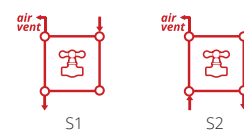

Hydraulic connections/Conexiuni hidraulice*