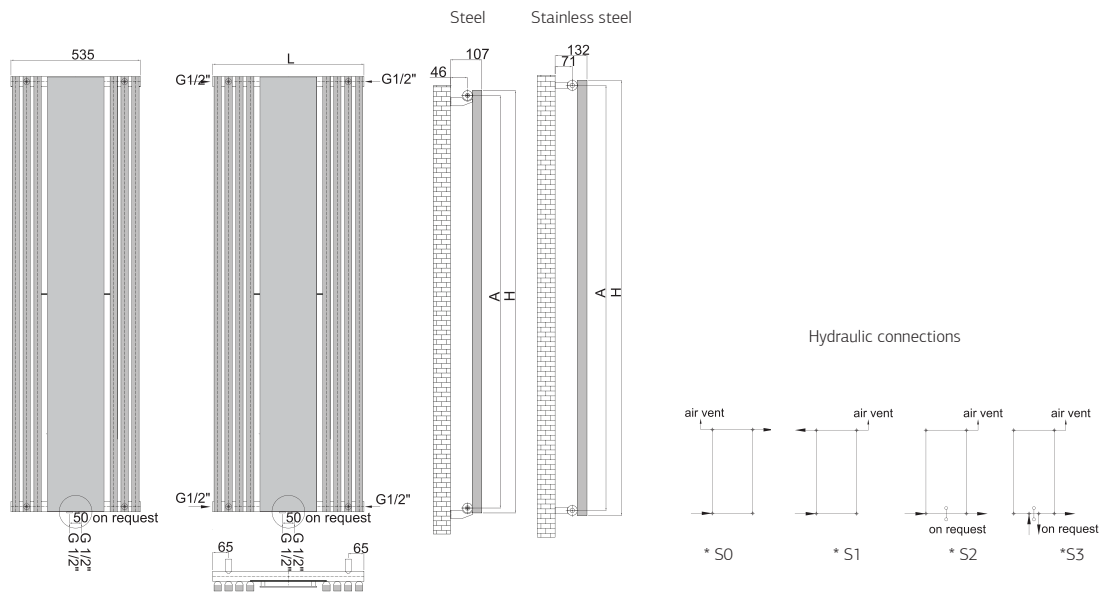

* Atunci când comandați, trebuie să menționați tipul de alimentare de care aveți nevoie./When you order, you must mention the type of connection you require.